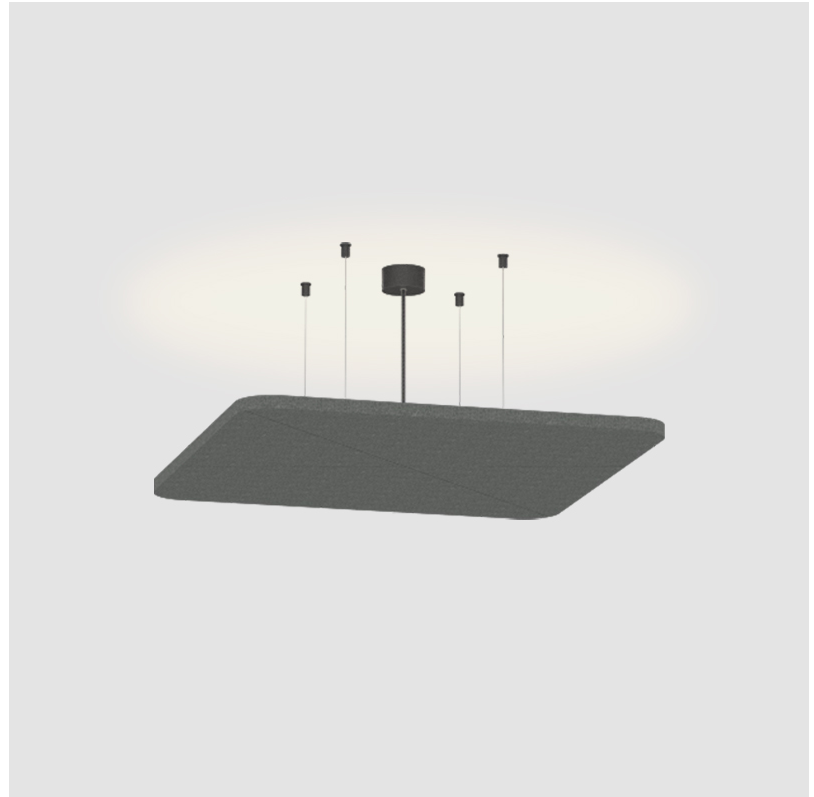

GENERAL

Series: Quantum Acoustic Light Panel
Brand: Prolicht
Division: Architectural
Mounting Type: Suspension
Mounting Location: Ceiling
Subcategory: Acoustic

PHYSICAL

Shape: Round
Length (mm): 496
Length (in): 19 1/2
Width (mm): 496
Width (in): 19 1/2
Height (mm): 54
Height (in): 2 1/8
Light Distribution: Indirect
Fixture Finish: SSR / BKV / CWI / CRY / HAB / UFT / ITA / RUA / FTG / MYG / LOD / PUS / FRO / FUP / KIA / POP / BLS / SPG / MEY / GOH / GUM / CHC / COM / ABZ / JAG / OBR / MOS / ROR
Accent Finish: ANC / ASH / BNA / BTC / BZE / CEL / EGG / EVG / FOG / FOS / FST / FUA / IRI / IRO / KHA / LIC / LIM / MER / MSN / MUS / ONX / PEA / PLU / POL / PPY / RAY / ROY / RST / STE / SWD / TAN / TAU

Fixture Material: Aluminum
Cable Details: 2 000mm / 78 3/4" or 6 000mm / 236 1/4" Transparent Cable

ELECTRICAL

Lamp Type: LED (Zhaga Standard)
Input Wattage (W): 12.7
Total Output Wattage (W): 11.8
Dimming: Non-Dimmable
Driver Included: Yes
Driver Location: Integrated
Driver Type: Constant Current - Universal
Driver Class: Class 2
Input Voltage (V): 120 - 277

LED

Color Temperature (°K): 2700 / 3000 / 3500 / 4000
Max. Delivered Lumen (lm): 935 / 945 / 973 / 1001
Nominal Lumen (lm): 1140 / 1152 / 1187 / 1221
CRI: >90 CRI
Lamp Life (hrs): 50000

OPTICAL

RATINGS AND CERTIFICATIONS

Certified By: CSA Certified to UL and CSA Standards
IP rating: IP20