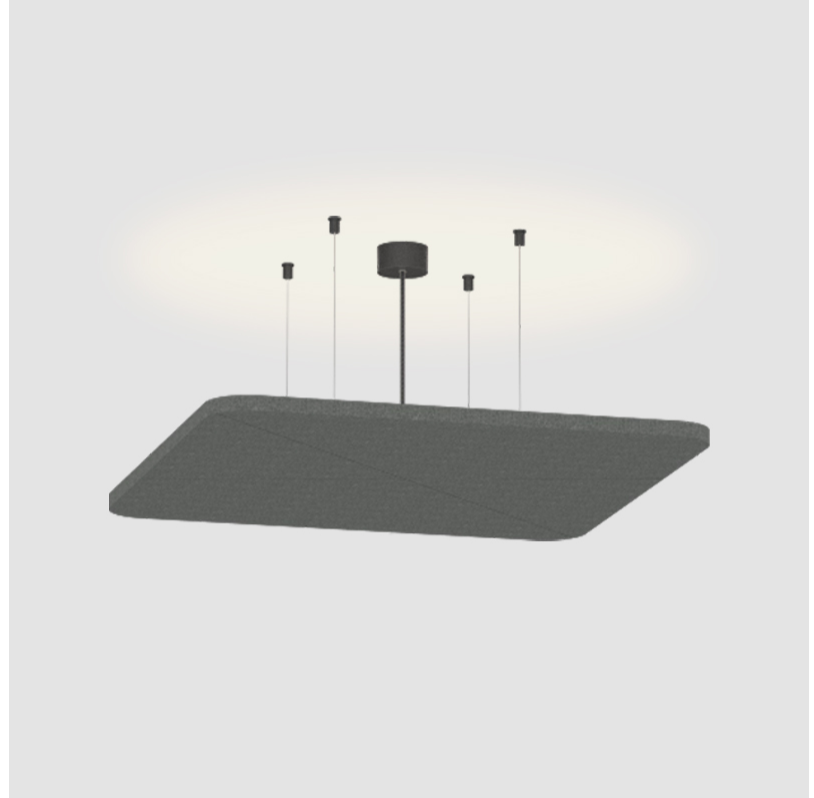

GENERAL

Series: Quantum Acoustic Light Panel
Brand: Prolicht
Division: Architectural
Mounting Type: Suspension
Mounting Location: Ceiling
Subcategory: Acoustic

PHYSICAL

Shape: Round
Length (mm): 796
Length (in): 31 5/16
Width (mm): 796
Width (in): 31 5/16
Height (mm): 54
Height (in): 2 1/8
Light Distribution: Indirect
Fixture Finish: SSR / BKV / CWI / CRY / HAB / UFT / ITA / RUA / FTG / MYG / LOD / PUS / FRO / FUP / KIA / POP / BLS / SPG / MEY / GOH / GUM / CHC / COM / ABZ / JAG / OBR / MOS / ROR
Accent Finish: ANC / ASH / BNA / BTC / BZE / CEL / EGG / EVG / FOG / FOS / FST / FUA / IRI / IRO / KHA / LIC / LIM / MER / MSN / MUS / ONX / PEA / PLU / POL / PPY / RAY / ROY / RST / STE / SWD / TAN / TAU
Fixture Material: Aluminum
Cable Details: 2 000mm / 78 3/4" or 6 000mm / 236 1/4" Transparent Cable

ELECTRICAL

Lamp Type: LED (Zhaga Standard)
Input Wattage (W): 12.7
Total Output Wattage (W): 11.8
Dimming: Non-Dimmable
Driver Included: Yes
Driver Location: Integrated
Driver Type: Constant Current - Universal
Driver Class: Class 2
Input Voltage (V): 120 - 277

LED

Color Temperature (°K): 2700 / 3000 / 3500 / 4000
Max. Delivered Lumen (lm): 935 / 945 / 973 / 1001
Nominal Lumen (lm): 1140 / 1152 / 1187 / 1221
CRI: >90 CRI
Lamp Life (hrs): 50000

OPTICAL

RATINGS AND CERTIFICATIONS

Certified By: CSA Certified to UL and CSA Standards
IP rating: IP20