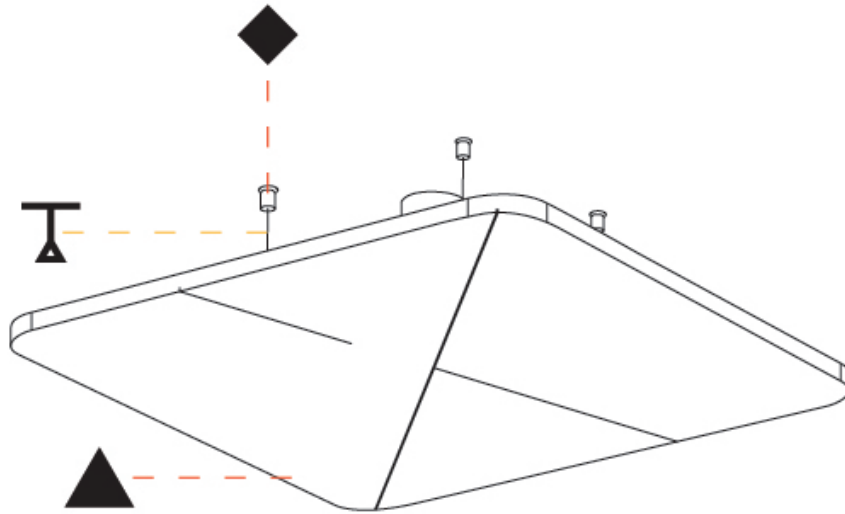

QUANTUM ACOUSTIC LIGHT PANEL SUSPENSION

A300739-

PROJECT

TYPE

SPECIFIER

QUANTITY

DATE