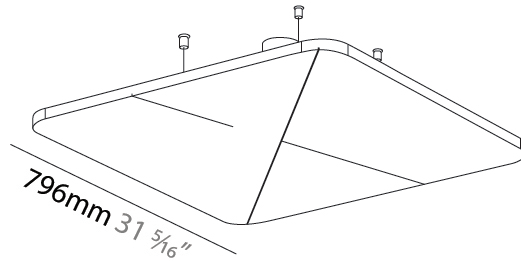

GENERAL

Series: Quantum Acoustic Light Panel
Brand: Prolicht
Division: Architectural
Mounting Type: Suspension
Mounting Location: Ceiling
Subcategory: Acoustic

PHYSICAL

Shape: Round
Length (mm): 796
Length (in): 31 5/16
Width (mm): 796
Width (in): 31 5/16
Height (mm): 54
Height (in): 2 1/8
Light Distribution: Indirect
Fixture Finish: SSR / BKV / CWI / CRY / HAB / UFT / ITA / RUA / FTG / MYG / LOD / PUS / FRO / FUP / KIA / POP / BLS / SPG / MEY / GOH / GUM / CHC / COM / ABZ / JAG / OBR / MOS / ROR
Accent Finish: ANC / ASH / BNA / BTC / BZE / CEL / EGG / EVG / FOG / FOS / FST / FUA / IRI / IRO / KHA / LIC / LIM / MER / MSN / MUS / ONX / PEA / PLU / POL / PPY / RAY / ROY / RST / STE / SWD / TAN / TAU
Fixture Material: Aluminum
Cable Details: 2 000mm / 78 3/4" or 6 000mm / 236 1/4" Transparent Cable

ELECTRICAL

Lamp Type: LED (Zhaga Standard)
Input Wattage (W): 12.7
Total Output Wattage (W): 11.8
Dimming: Non-Dimmable
Driver Included: Yes
Driver Location: Integrated
Driver Type: Constant Current - Universal
Driver Class: Class 2
Input Voltage (V): 120 - 277

LED

Color Temperature (°K): 2700 / 3000 / 3500 / 4000
Max. Delivered Lumen (lm): 935 / 945 / 973 / 1001
Nominal Lumen (lm): 1140 / 1152 / 1187 / 1221
CRI: >90 CRI
Lamp Life (hrs): 50000

OPTICAL

RATINGS AND CERTIFICATIONS

Certified By: CSA Certified to UL and CSA Standards
IP rating: IP20